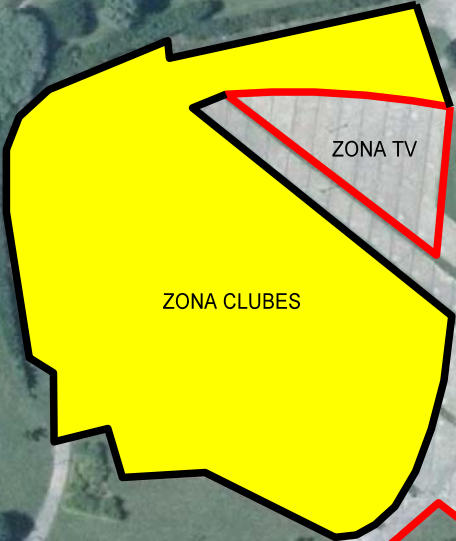

SALIDA

- 1 - CÁMARA DE LLAMADAS
- 2 - SERVICIOS MÉDICOS
- 3 - CARPA PREMIACIONES
- 4 - DIRECCIÓN DE COMPETICIÓN
- 5 - GRADA
- 6 - VIDEOPANTALLA
- 7 - PODIUM

6 META

This diagram shows a yellow line representing the race route. It starts at a yellow circle labeled 'SALIDA' (Start) in the top right, goes down and left, then curves around the event zones, and ends at a yellow circle labeled 'META' (Finish) in the bottom center. A cyan line segment is highlighted along the route between the start and finish points.

RECORRIDO CAMARA DE LLAMADAS

This diagram shows a dashed black line with arrowheads representing the path of the camera. It starts near the event zones, goes right, then curves around the event zones, and ends near the 'SALIDA' point.